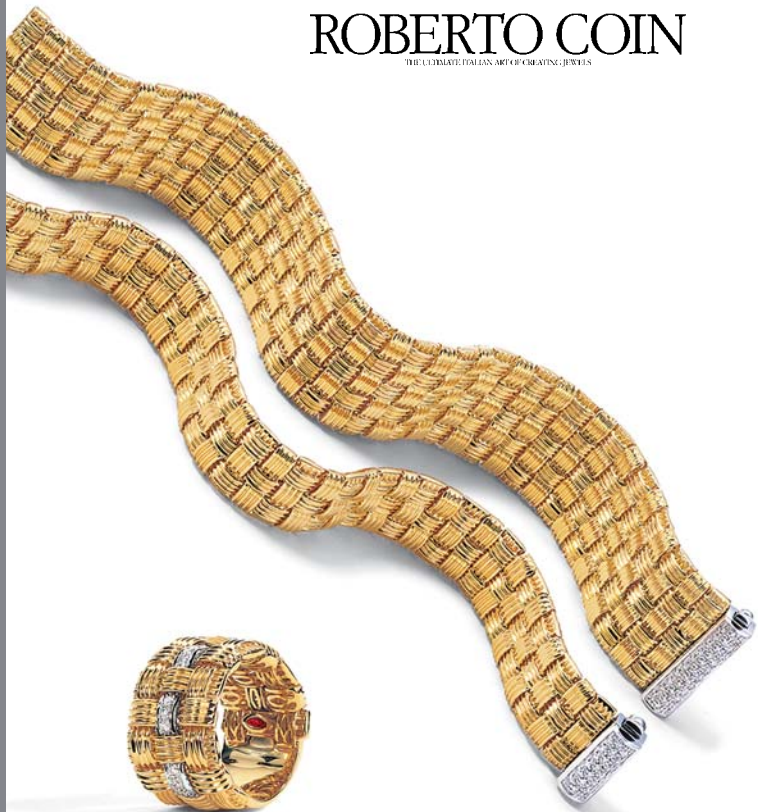

LONGINES®

L'ELEGANCE DU TEMPS DEPUIS 1832

*18kt gold DolceVita
with diamond case.*

SMART JEWELERS 3350 W. DEVON AVENUE, LINCOLNWOOD 847-673-6000

ROBERTO COIN

THE ULTIMATE ITALIAN ART OF CREATING JEWELS

*The Appassionata Collection
available in 18kt white and yellow gold.*