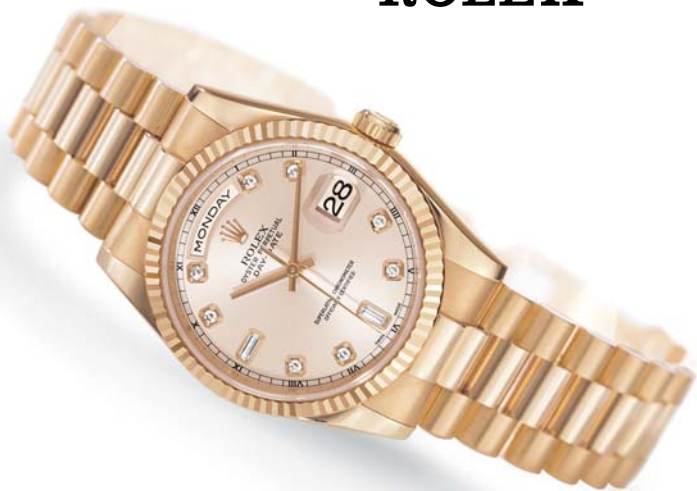

ROLEX

Men's Day-Date in 18kt gold.

SMART JEWELERS 3350 W. DEVON AVENUE, LINCOLNWOOD 847-673-6000

*Smart Petals™ in 18kt gold
with diamonds.*

SMART JEWELERS 3350 W. DEVON AVENUE, LINCOLNWOOD 847-673-6000

★
ZENITH
SWISS WATCH MANUFACTURE
SINCE 1865